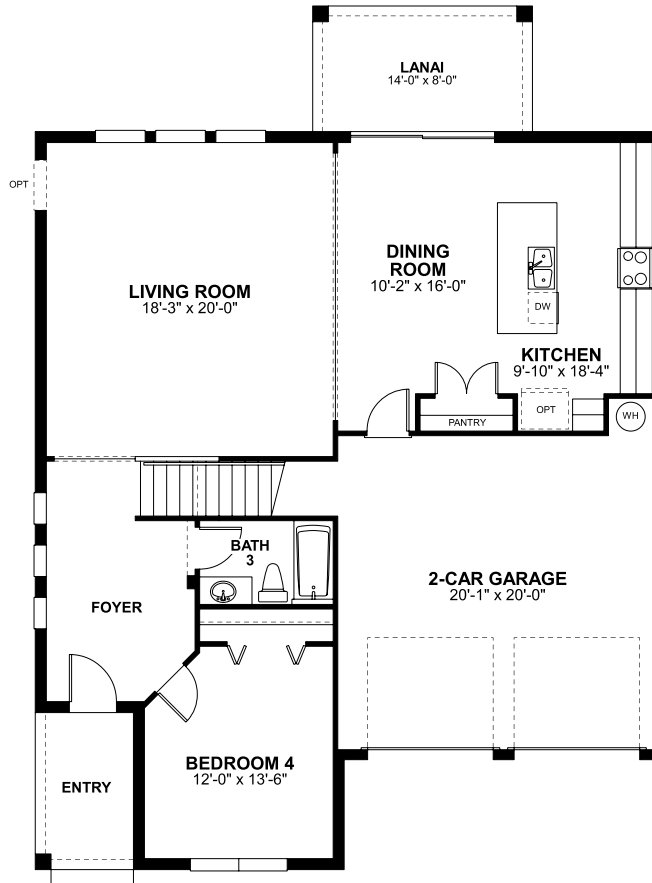

Kent

First Floor

Available options for this floor:

Bath 3 Shower, Coastal Extended Lanai

Because we are constantly improving our product, we reserve the right to revise, change, and/or substitute product features, dimensions, specifications, architectural details, and designs without notice. In addition, options shown may not be available in all communities. This brochure is for illustration purposes only and is not part of a legal contract. Prices are subject to change without notice. Room dimensions are approximate and calculated from inside of partition. Please see a New Home Consultant for details. Printed 07-21.

Kent

Second Floor

Available options for this floor:

Bath 2 Shower, Wet Bar, Study, Bedroom 5, Owner's Bedroom

Because we are constantly improving our product, we reserve the right to revise, change, and/or substitute product features, dimensions, specifications, architectural details, and designs without notice. In addition, options shown may not be available in all communities. This brochure is for illustration purposes only and is not part of a legal contract. Prices are subject to change without notice. Room dimensions are approximate and calculated from inside of partition. Please see a New Home Consultant for details. Printed 07-21.