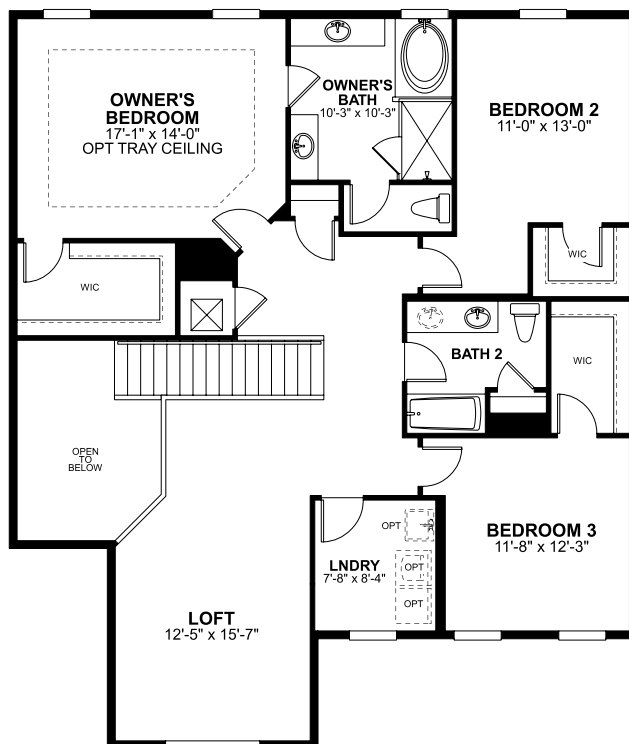

Kent

First Floor

Available options for this floor:

Bath 3 Shower, Coastal Extended Lanai

Because we are constantly improving our product, we reserve the right to revise, change, and/or substitute product features, dimensions, specifications, architectural details, and designs without notice. In addition, options shown may not be available in all communities. This brochure is for illustration purposes only and is not part of a legal contract. Prices are subject to change without notice. Room dimensions are approximate and calculated from inside of partition. Please see a New Home Consultant for details. Printed 07-21.

Kent

Second Floor

Available options for this floor:

Bath 2 Shower, Wet Bar, Study, Bedroom 5, Owner's Bedroom

Because we are constantly improving our product, we reserve the right to revise, change, and/or substitute product features, dimensions, specifications, architectural details, and designs without notice. In addition, options shown may not be available in all communities. This brochure is for illustration purposes only and is not part of a legal contract. Prices are subject to change without notice. Room dimensions are approximate and calculated from inside of partition. Please see a New Home Consultant for details. Printed 07-21.