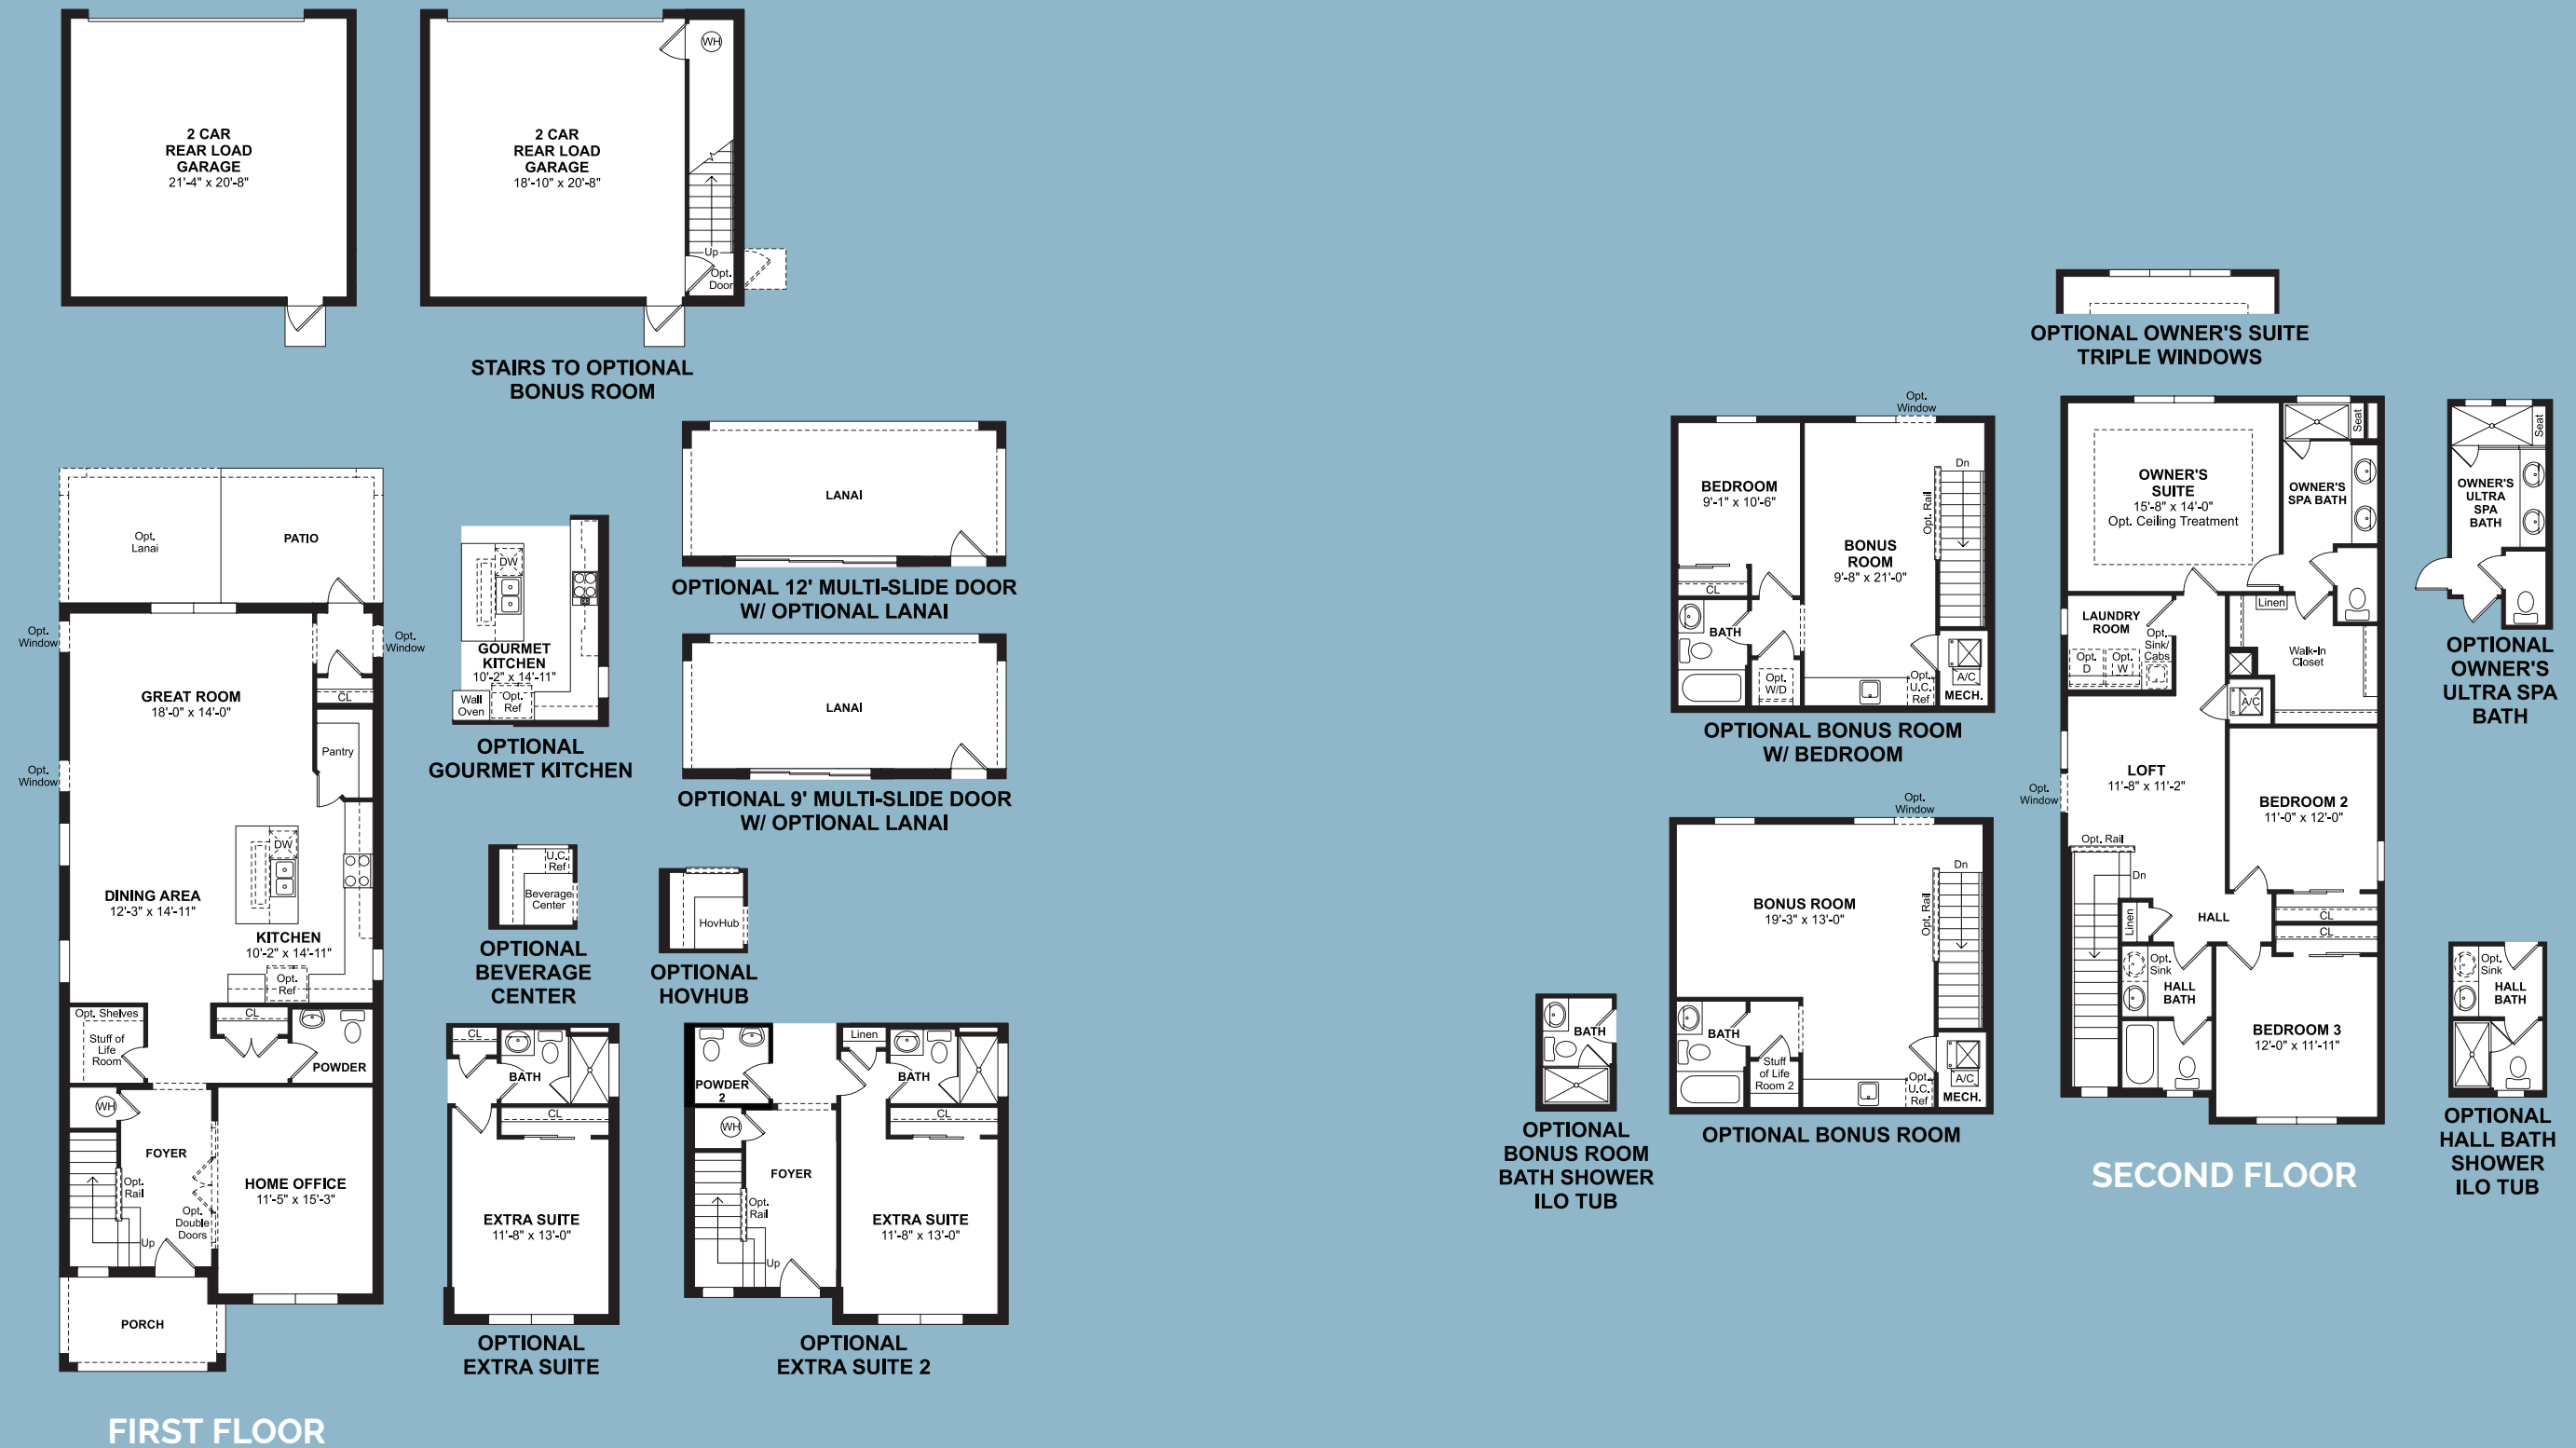

## SUNCREST

2,419 Square Feet  
3 Bedrooms • 2½ Baths • 2 Car Garage

# SUNCREST

2,419 Square Feet  
3 Bedrooms • 2½ Baths • 2 Car Garage

**KHovnanian**<sup>®</sup>  
Homes

All dimensions are approximate and this information is intended as a guide only. Renderings, window configurations and floorplans may vary from the home constructed. Not all options shown may be available at this select community. Purchasers must review detailed architectural drawings available in the sales office to ensure accuracy and understanding of the home chosen and all dimensions of the home. All square footage calculations for this home were made based on the plan dimensions only and may vary from the finished square footage of the home as built. The left-to-right orientation of each floorplan may be reversed or a mirror image of that depicted herein depending upon the location of the home within a particular building string. Exterior colors vary by building and are pre-selected by the builder. Purchasers shall not have any option as to exterior color selections for the home. Please see Sales Associate for details.