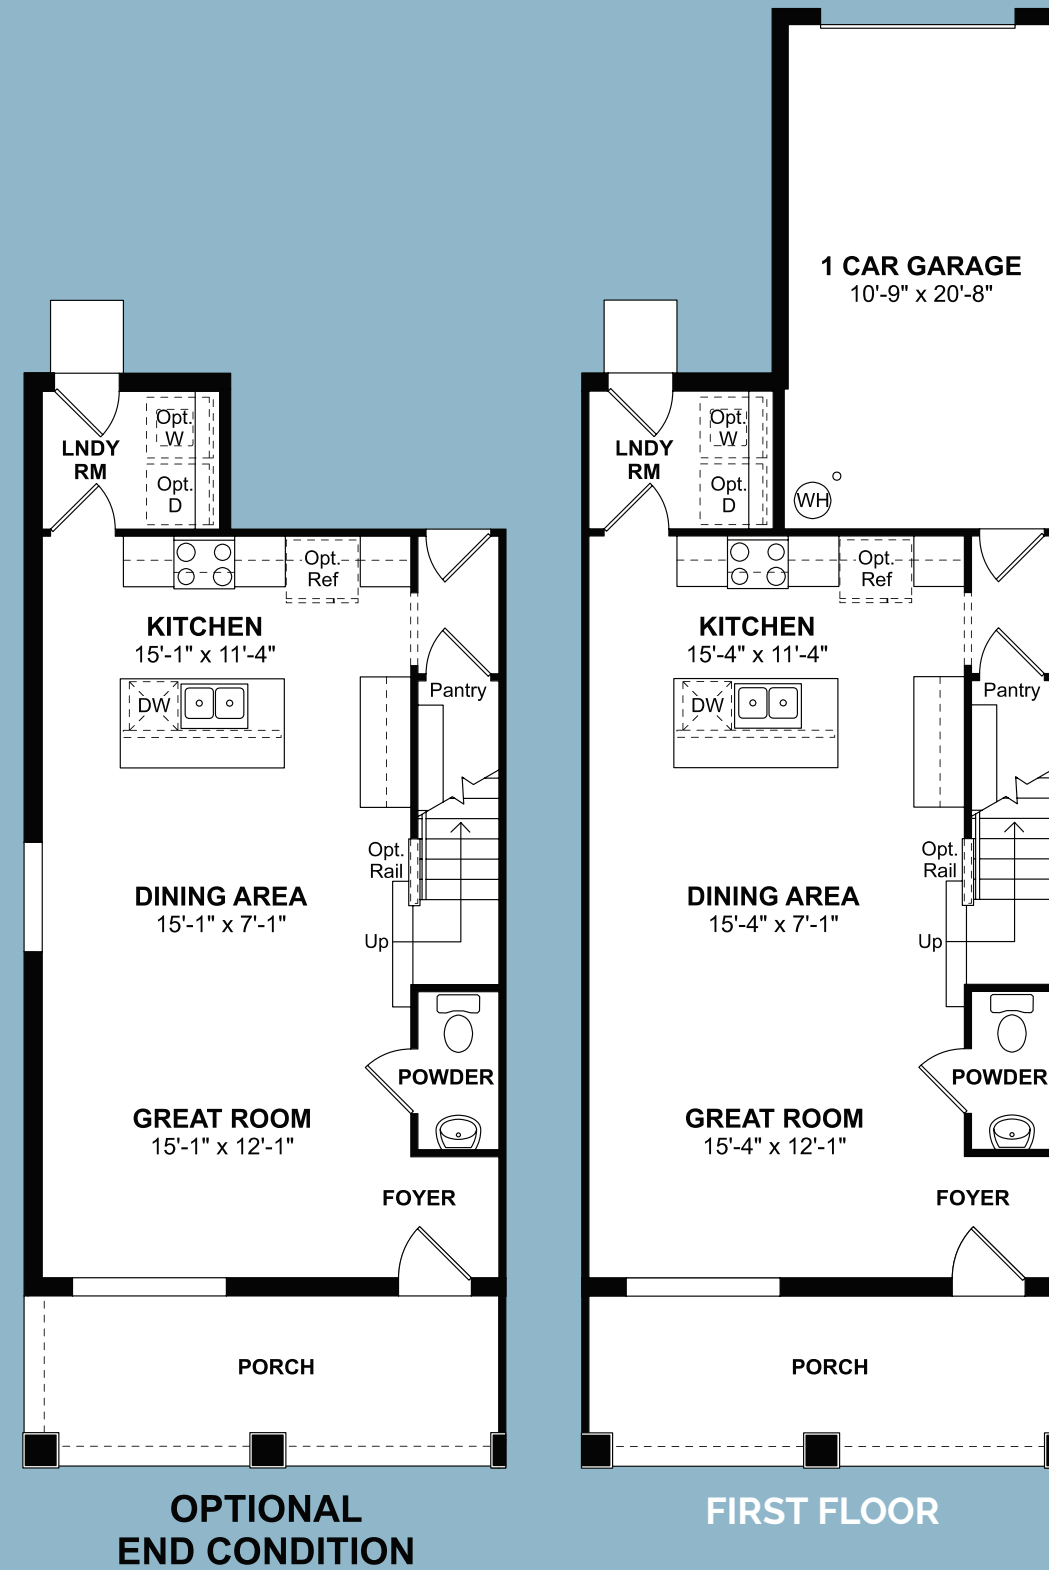

KHovnanian[®] Homes

OFFERED BY
K. Hovnanian Rivington, LLC

Elevation B
Artist's Rendering.

PEABODY

1,533 Square Feet
3 Bedrooms • 2½ Baths • 1 Car Garage

khov.com/Rivington

Artist rendering; illustrative purposes only. Prices subject to change without notice. Equal Housing Opportunity.
Rivington offered by K. Hovnanian Rivington, LLC.

PEABODY

1,533 Square Feet
3 Bedrooms • 2½ Baths • 1 Car Garage

KHovnanian[®]
Homes

All dimensions are approximate and this information is intended as a guide only. Renderings, window configurations and floorplans may vary from the home constructed. Not all options shown may be available at this select community. Purchasers must review detailed architectural drawings available in the sales office to ensure accuracy and understanding of the home chosen and all dimensions of the home. All square footage calculations for this home were made based on the plan dimensions only and may vary from the finished square footage of the home as built. The left-to-right orientation of each floorplan may be reversed or a mirror image of that depicted herein depending upon the location of the home within a particular building string. Exterior colors vary by building and are pre-selected by the builder. Purchasers shall not have any option as to exterior color selections for the home. Please see Sales Associate for details.