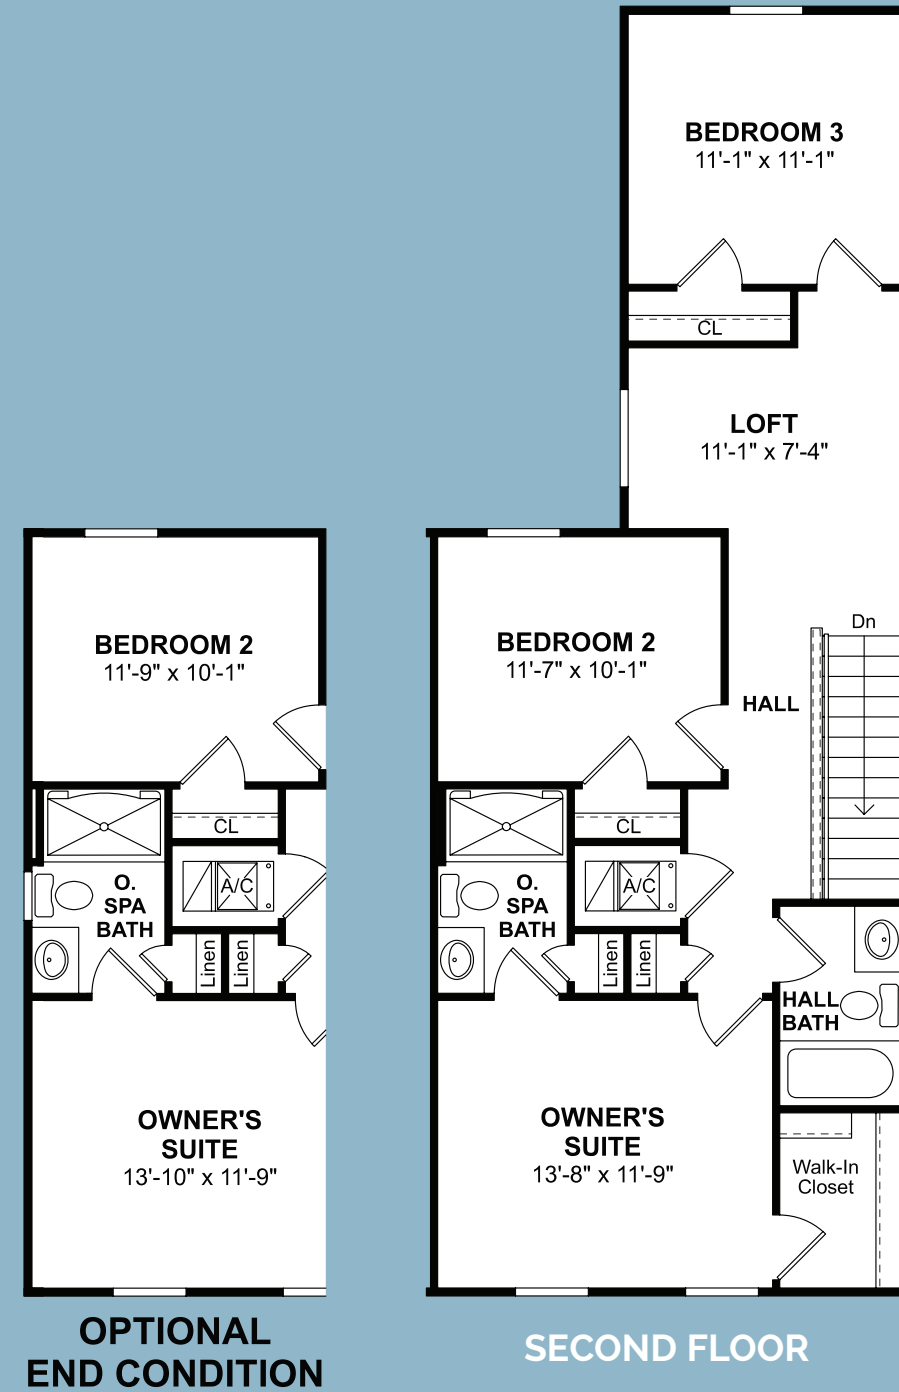

KHovnanian[®] Homes

OFFERED BY
K. Hovnanian Rivington, LLC

Elevation B
Artist's Rendering.

PEABODY

1,533 Square Feet
3 Bedrooms • 2½ Baths • 1 Car Garage

khov.com/Rivington

Artist rendering; illustrative purposes only. Prices subject to change without notice. Equal Housing Opportunity.
Rivington offered by K. Hovnanian Rivington, LLC.

PEABODY

1,533 Square Feet
3 Bedrooms • 2½ Baths • 1 Car Garage

KHovnanian[®]
Homes

All dimensions are approximate and this information is intended as a guide only. Renderings, window configurations and floorplans may vary from the home constructed. Not all options shown may be available at this select community. Purchasers must review detailed architectural drawings available in the sales office to ensure accuracy and understanding of the home chosen and all dimensions of the home. All square footage calculations for this home were made based on the plan dimensions only and may vary from the finished square footage of the home as built. The left-to-right orientation of each floorplan may be reversed or a mirror image of that depicted herein depending upon the location of the home within a particular building string. Exterior colors vary by building and are pre-selected by the builder. Purchasers shall not have any option as to exterior color selections for the home. Please see Sales Associate for details.