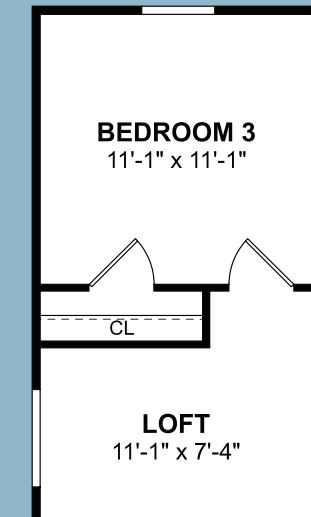

KHovnanian[®] Homes

OFFERED BY
K. Hovnanian Rivington, LLC

Elevation B
Artist's Rendering.

PEABODY

1,533 Square Feet
3 Bedrooms • 2½ Baths • 1 Car Garage

khov.com/Rivington

Artist rendering; illustrative purposes only. Prices subject to change without notice. Equal Housing Opportunity.
Rivington offered by K. Hovnanian Rivington, LLC.

PEABODY

1,533 Square Feet
3 Bedrooms • 2½ Baths • 1 Car Garage

KHovnanian[®]
Homes

All dimensions are approximate and this information is intended as a guide only. Renderings, window configurations and floorplans may vary from the home constructed. Not all options shown may be available at this select community. Purchasers must review detailed architectural drawings available in the sales office to ensure accuracy and understanding of the home chosen and all dimensions of the home. All square footage calculations for this home were made based on the plan dimensions only and may vary from the finished square footage of the home as built. The left-to-right orientation of each floorplan may be reversed or a mirror image of that depicted herein depending upon the location of the home within a particular building string. Exterior colors vary by building and are pre-selected by the builder. Purchasers shall not have any option as to exterior color selections for the home. Please see Sales Associate for details.