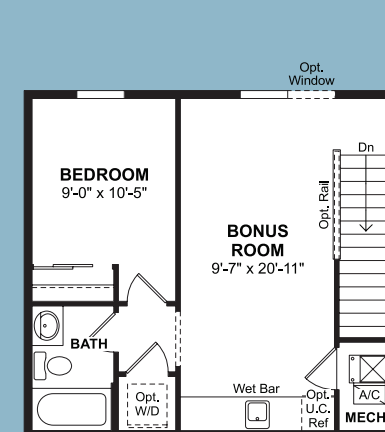

OPTIONAL BONUS ROOM W/ BEDROOM