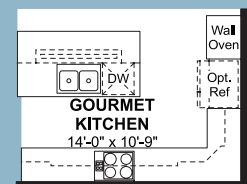

# NICOLA

2,156 Square Feet  
3 Bedrooms • 2½ Baths • 2 Car Garage

*KHovnanian*<sup>®</sup>  
Homes

**STAIRS TO OPTIONAL BONUS ROOM**

**OPTIONAL 12' MULTI-SLIDE DOOR**

**OPTIONAL GOURMET KITCHEN**

**OPTIONAL EXTRA SUITE SHOWER I/O TUB**