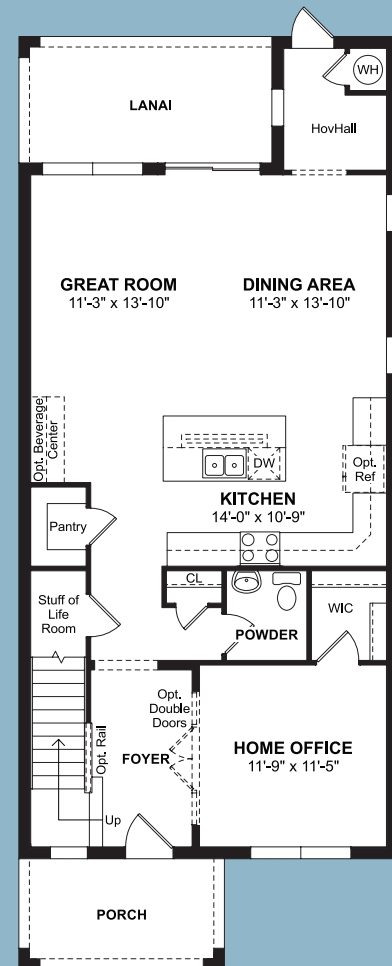

## NICOLA

2,156 Square Feet  
3 Bedrooms • 2½ Baths • 2 Car Garage

# NICOLA

2,156 Square Feet  
3 Bedrooms • 2½ Baths • 2 Car Garage

*KHovnanian*<sup>®</sup>  
Homes

**STAIRS TO OPTIONAL BONUS ROOM**

**OPTIONAL 12' MULTI-SLIDE DOOR**

**OPTIONAL GOURMET KITCHEN**

**OPTIONAL EXTRA SUITE SHOWER I/O TUB**

**OPTIONAL EXTRA SUITE**

**OPTIONAL EXTRA SUITE 2**

**OPTIONAL BONUS ROOM W/ BEDROOM**

**OPTIONAL BONUS ROOM**

**SECOND FLOOR**

**OPTIONAL LOFT 2**

**OPTIONAL HALL BATH SHOWER I/O TUB**

All dimensions are approximate and this information is intended as a guide only. Renderings, window configurations and floorplans may vary from the home constructed. Not all options shown may be available at this select community. Purchasers must review detailed architectural drawings available in the sales office to ensure accuracy and understanding of the home chosen and all dimensions of the home. All square footage calculations for this home were made based on the plan dimensions only and may vary from the finished square footage of the home as built. The left-to-right orientation of each floorplan may be reversed or a mirror image of that depicted herein depending upon the location of the home within a particular building string. Exterior colors vary by building and are pre-selected by the builder. Purchasers shall not have any option as to exterior color selections for the home. Please see Sales Associate for details.