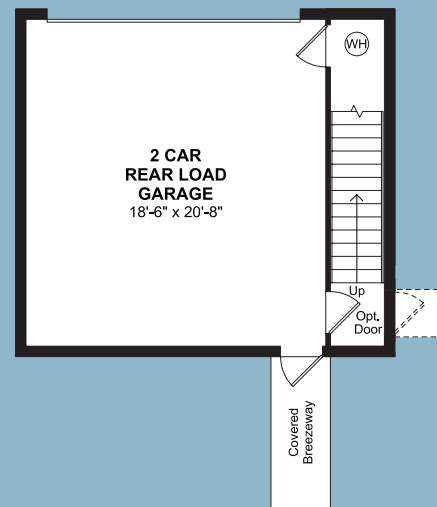

## NICOLA

2,156 Square Feet  
3 Bedrooms • 2½ Baths • 2 Car Garage

# NICOLA

2,156 Square Feet  
3 Bedrooms • 2½ Baths • 2 Car Garage

*KHovnanian*<sup>®</sup>  
Homes

**STAIRS TO OPTIONAL BONUS ROOM**

**OPTIONAL 12' MULTI-SLIDE DOOR**

**OPTIONAL GOURMET KITCHEN**

**OPTIONAL EXTRA SUITE SHOWER I/O TUB**