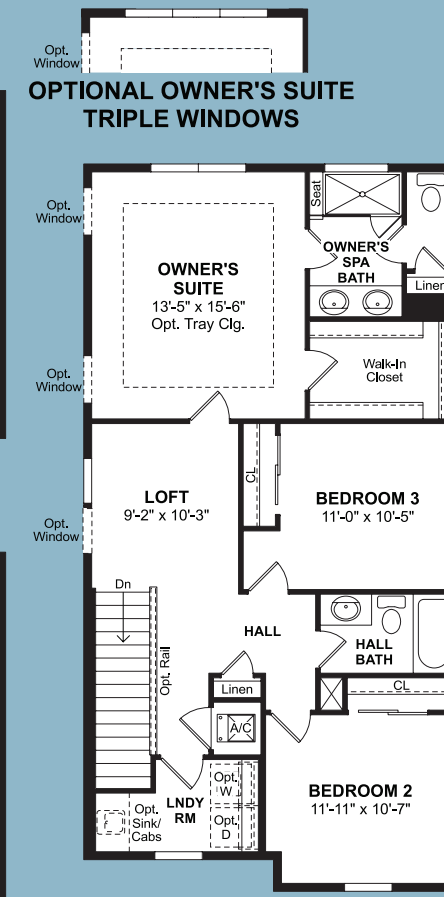

## NICOLA

2,156 Square Feet  
3 Bedrooms • 2½ Baths • 2 Car Garage

# NICOLA

2,156 Square Feet  
3 Bedrooms • 2½ Baths • 2 Car Garage

*KHovnanian*<sup>®</sup>  
Homes

**STAIRS TO OPTIONAL BONUS ROOM**

**OPTIONAL 12' MULTI-SLIDE DOOR**

**OPTIONAL GOURMET KITCHEN**

**OPTIONAL EXTRA SUITE SHOWER I/O TUB**

**OPTIONAL EXTRA SUITE**

**OPTIONAL EXTRA SUITE 2**

**OPTIONAL BONUS ROOM W/ BEDROOM**

**OPTIONAL BONUS ROOM**

**SECOND FLOOR**

**OPTIONAL LOFT 2**

**OPTIONAL HALL BATH SHOWER I/O TUB**

All dimensions are approximate and this information is intended as a guide only. Renderings, window configurations and floorplans may vary from the home constructed. Not all options shown may be available at this select community. Purchasers must review detailed architectural drawings available in the sales office to ensure accuracy and understanding of the home chosen and all dimensions of the home. All square footage calculations for this home were made based on the plan dimensions only and may vary from the finished square footage of the home as built. The left-to-right orientation of each floorplan may be reversed or a mirror image of that depicted herein depending upon the location of the home within a particular building string. Exterior colors vary by building and are pre-selected by the builder. Purchasers shall not have any option as to exterior color selections for the home. Please see Sales Associate for details.