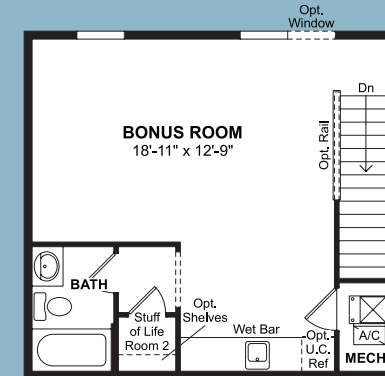

OPTIONAL BONUS ROOM