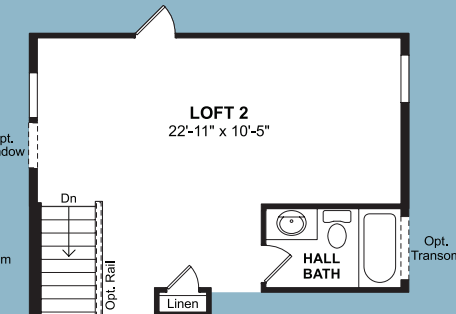

## NICOLA

2,156 Square Feet  
3 Bedrooms • 2½ Baths • 2 Car Garage

# NICOLA

2,156 Square Feet  
3 Bedrooms • 2½ Baths • 2 Car Garage

*KHovnanian*<sup>®</sup>  
Homes

**STAIRS TO OPTIONAL BONUS ROOM**

**OPTIONAL 12' MULTI-SLIDE DOOR**

**OPTIONAL GOURMET KITCHEN**

**OPTIONAL EXTRA SUITE SHOWER I/O TUB**

**OPTIONAL EXTRA SUITE**

**OPTIONAL EXTRA SUITE 2**

**OPTIONAL BONUS ROOM W/ BEDROOM**

**OPTIONAL BONUS ROOM**

**SECOND FLOOR**

**OPTIONAL LOFT 2**

**OPTIONAL HALL BATH SHOWER I/O TUB**

All dimensions are approximate and this information is intended as a guide only. Renderings, window configurations and floorplans may vary from the home constructed. Not all options shown may be available at this select community. Purchasers must review detailed architectural drawings available in the sales office to ensure accuracy and understanding of the home chosen and all dimensions of the home. All square footage calculations for this home were made based on the plan dimensions only and may vary from the finished square footage of the home as built. The left-to-right orientation of each floorplan may be reversed or a mirror image of that depicted herein depending upon the location of the home within a particular building string. Exterior colors vary by building and are pre-selected by the builder. Purchasers shall not have any option as to exterior color selections for the home. Please see Sales Associate for details.