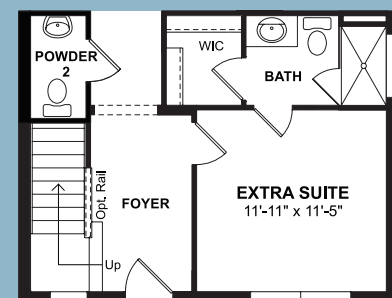

## NICOLA

2,156 Square Feet  
3 Bedrooms • 2½ Baths • 2 Car Garage

# NICOLA

2,156 Square Feet  
3 Bedrooms • 2½ Baths • 2 Car Garage

*KHovnanian*<sup>®</sup>  
Homes

**STAIRS TO OPTIONAL BONUS ROOM**

**OPTIONAL 12' MULTI-SLIDE DOOR**

**OPTIONAL GOURMET KITCHEN**

**OPTIONAL EXTRA SUITE SHOWER I/O TUB**

**OPTIONAL EXTRA SUITE**

**OPTIONAL EXTRA SUITE 2**

**OPTIONAL BONUS ROOM W/ BEDROOM**

**OPTIONAL BONUS ROOM**

**SECOND FLOOR**

**OPTIONAL LOFT 2**

**OPTIONAL HALL BATH SHOWER I/O TUB**

All dimensions are approximate and this information is intended as a guide only. Renderings, window configurations and floorplans may vary from the home constructed. Not all options shown may be available at this select community. Purchasers must review detailed architectural drawings available in the sales office to ensure accuracy and understanding of the home chosen and all dimensions of the home. All square footage calculations for this home were made based on the plan dimensions only and may vary from the finished square footage of the home as built. The left-to-right orientation of each floorplan may be reversed or a mirror image of that depicted herein depending upon the location of the home within a particular building string. Exterior colors vary by building and are pre-selected by the builder. Purchasers shall not have any option as to exterior color selections for the home. Please see Sales Associate for details.