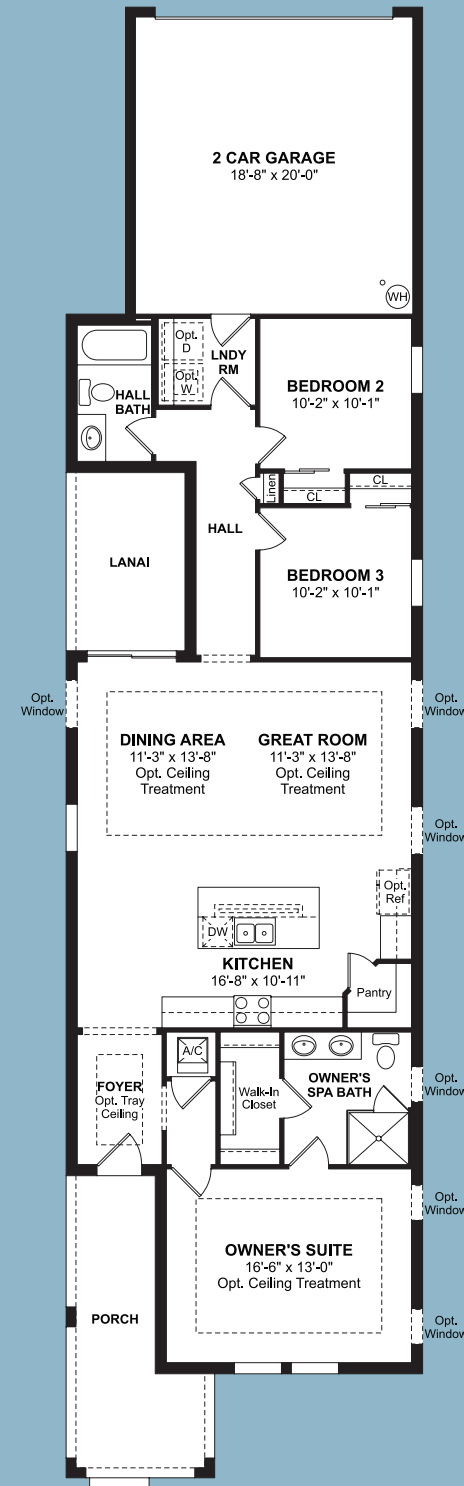

Elevation A

Artist's Rendering.

Elevation B

Artist's Rendering.

[khov.com/Rivington](http://khov.com/Rivington)

Artist rendering; illustrative purposes only. Prices subject to change without notice. Equal Housing Opportunity.  
Rivington offered by K. Hovnanian Rivington, LLC.

## LILA

1,536 Square Feet  
3 Bedrooms • 3 Baths • 2 Car Garage

# LILA

1,536 Square Feet  
3 Bedrooms • 3 Baths • 2 Car Garage

*KHovnanian*<sup>®</sup>  
Homes

FIRST FLOOR

FIRST FLOOR OPTIONS

All dimensions are approximate and this information is intended as a guide only. Renderings, window configurations and floorplans may vary from the home constructed. Not all options shown may be available at this select community. Purchasers must review detailed architectural drawings available in the sales office to ensure accuracy and understanding of the home chosen and all dimensions of the home. All square footage calculations for this home were made based on the plan dimensions only and may vary from the finished square footage of the home as built. The left-to-right orientation of each floorplan may be reversed or a mirror image of that depicted herein depending upon the location of the home within a particular building string. Exterior colors vary by building and are pre-selected by the builder. Purchasers shall not have any option as to exterior color selections for the home. Please see Sales Associate for details.