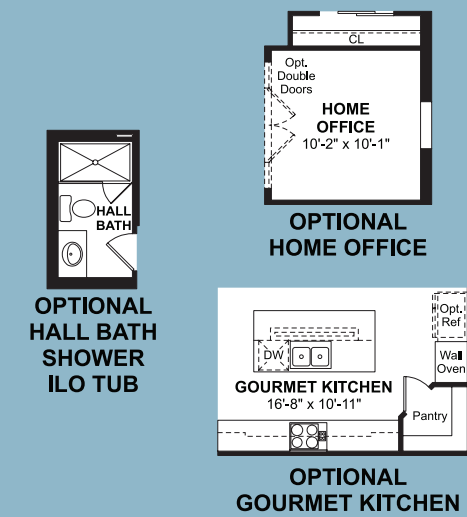

## LILA

1,536 Square Feet  
3 Bedrooms • 3 Baths • 2 Car Garage

# LILA

1,536 Square Feet  
3 Bedrooms • 3 Baths • 2 Car Garage

*KHovnanian*<sup>®</sup>  
Homes

FIRST FLOOR

FIRST FLOOR OPTIONS

All dimensions are approximate and this information is intended as a guide only. Renderings, window configurations and floorplans may vary from the home constructed. Not all options shown may be available at this select community. Purchasers must review detailed architectural drawings available in the sales office to ensure accuracy and understanding of the home chosen and all dimensions of the home. All square footage calculations for this home were made based on the plan dimensions only and may vary from the finished square footage of the home as built. The left-to-right orientation of each floorplan may be reversed or a mirror image of that depicted herein depending upon the location of the home within a particular building string. Exterior colors vary by building and are pre-selected by the builder. Purchasers shall not have any option as to exterior color selections for the home. Please see Sales Associate for details.